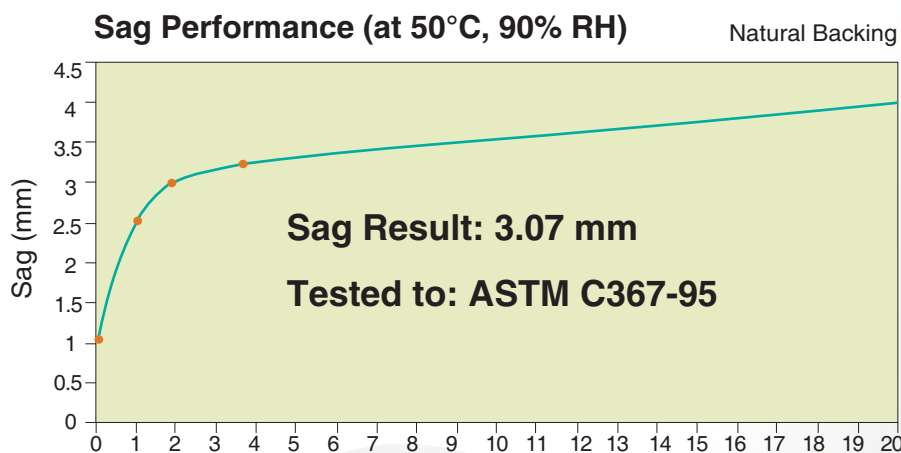

Product Testing

**Boral Plasterboard
Philippines, Inc.**

Manila Office:
(Servicing Luzon Area)

8 Mercury Avenue
Barangay Bagumbayan,
Quezon City 1110,
Philippines

Tel: (632) 911 6709
Fax: (632) 911 6709 ext. *98

Cebu Office:
(Servicing Visayas and Mindanao Areas)

Unit 6,
G/F Century Plaza Complex,
Juana Osmeña St.,
Cebu City

Tel: (6332) 254 2772

www.usgboral.com

Guarantee :

Boral Plasterboard warrants goods manufactured and supplied by it to be of consistent quality and free from any defects. Any goods found to be defective will be replaced without charge.

The liability of Boral Plasterboard under this warranty is limited to (at the sole discretion of Boral Plasterboard) the replacement of goods or the supply of equivalent goods.